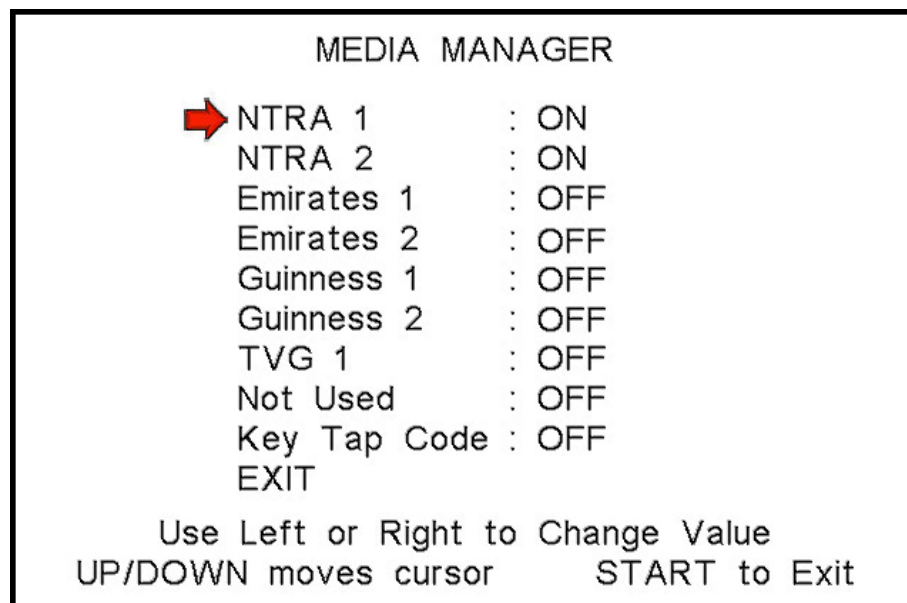

**PRODUCT:** Breeders' Cup – Tournament Edition

**BULLETIN:** SB-006

**ISSUE:** Rebooting Issue with Breeders Cup cabinets

**DATE:** 05-10-05

## Rebooting Issue with Breeders' Cup cabinets

The Breeders' Cup software version 1.0.5 and higher comes with a movie Media Manager menu under the Test Menus in the game software. The Media Manager menu is designed to allow the operator to pick and choose which movie he would like to have displayed during the attract mode sequence of the game.

We have had some Operators recently reporting rebooting issues with their cabinets. This error is caused by turning all the movies to OFF under Media Manager menu.

To resolve this problem always make sure at least 2 movies are set to ON under the Media Manager. By Factory Default the first 2 movies listed in the Media Manager are set to ON