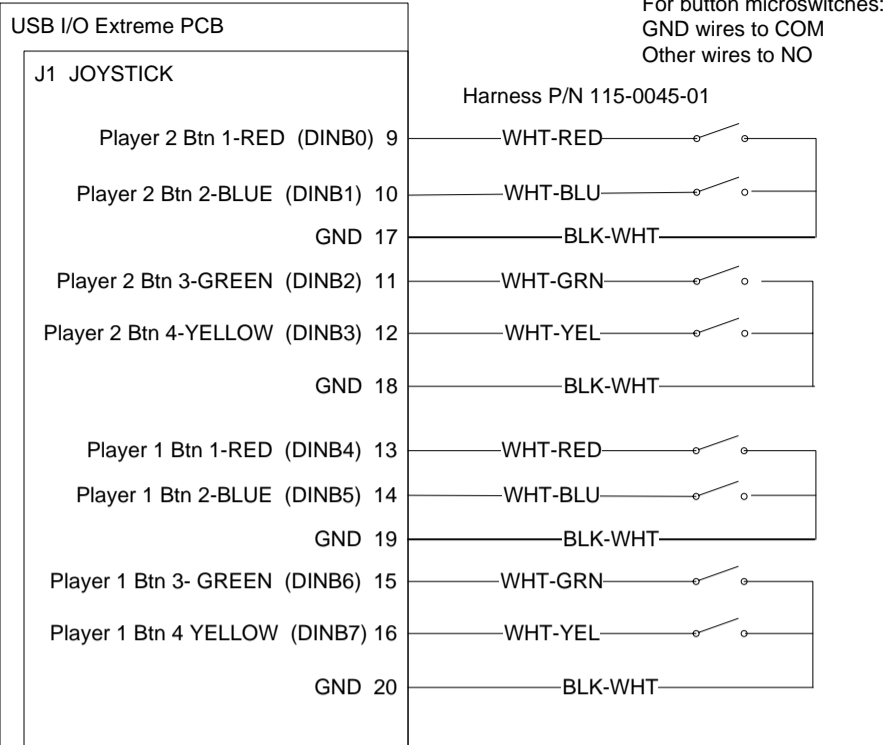

Player Controls

Note: Wire colors may vary as listed below for Harnesses P/N 115-0041-01, 115-0044-01, and 115-0045-01

BLK-WHT = BLU
WHT-GRN = GRN
RED-WHT = RED